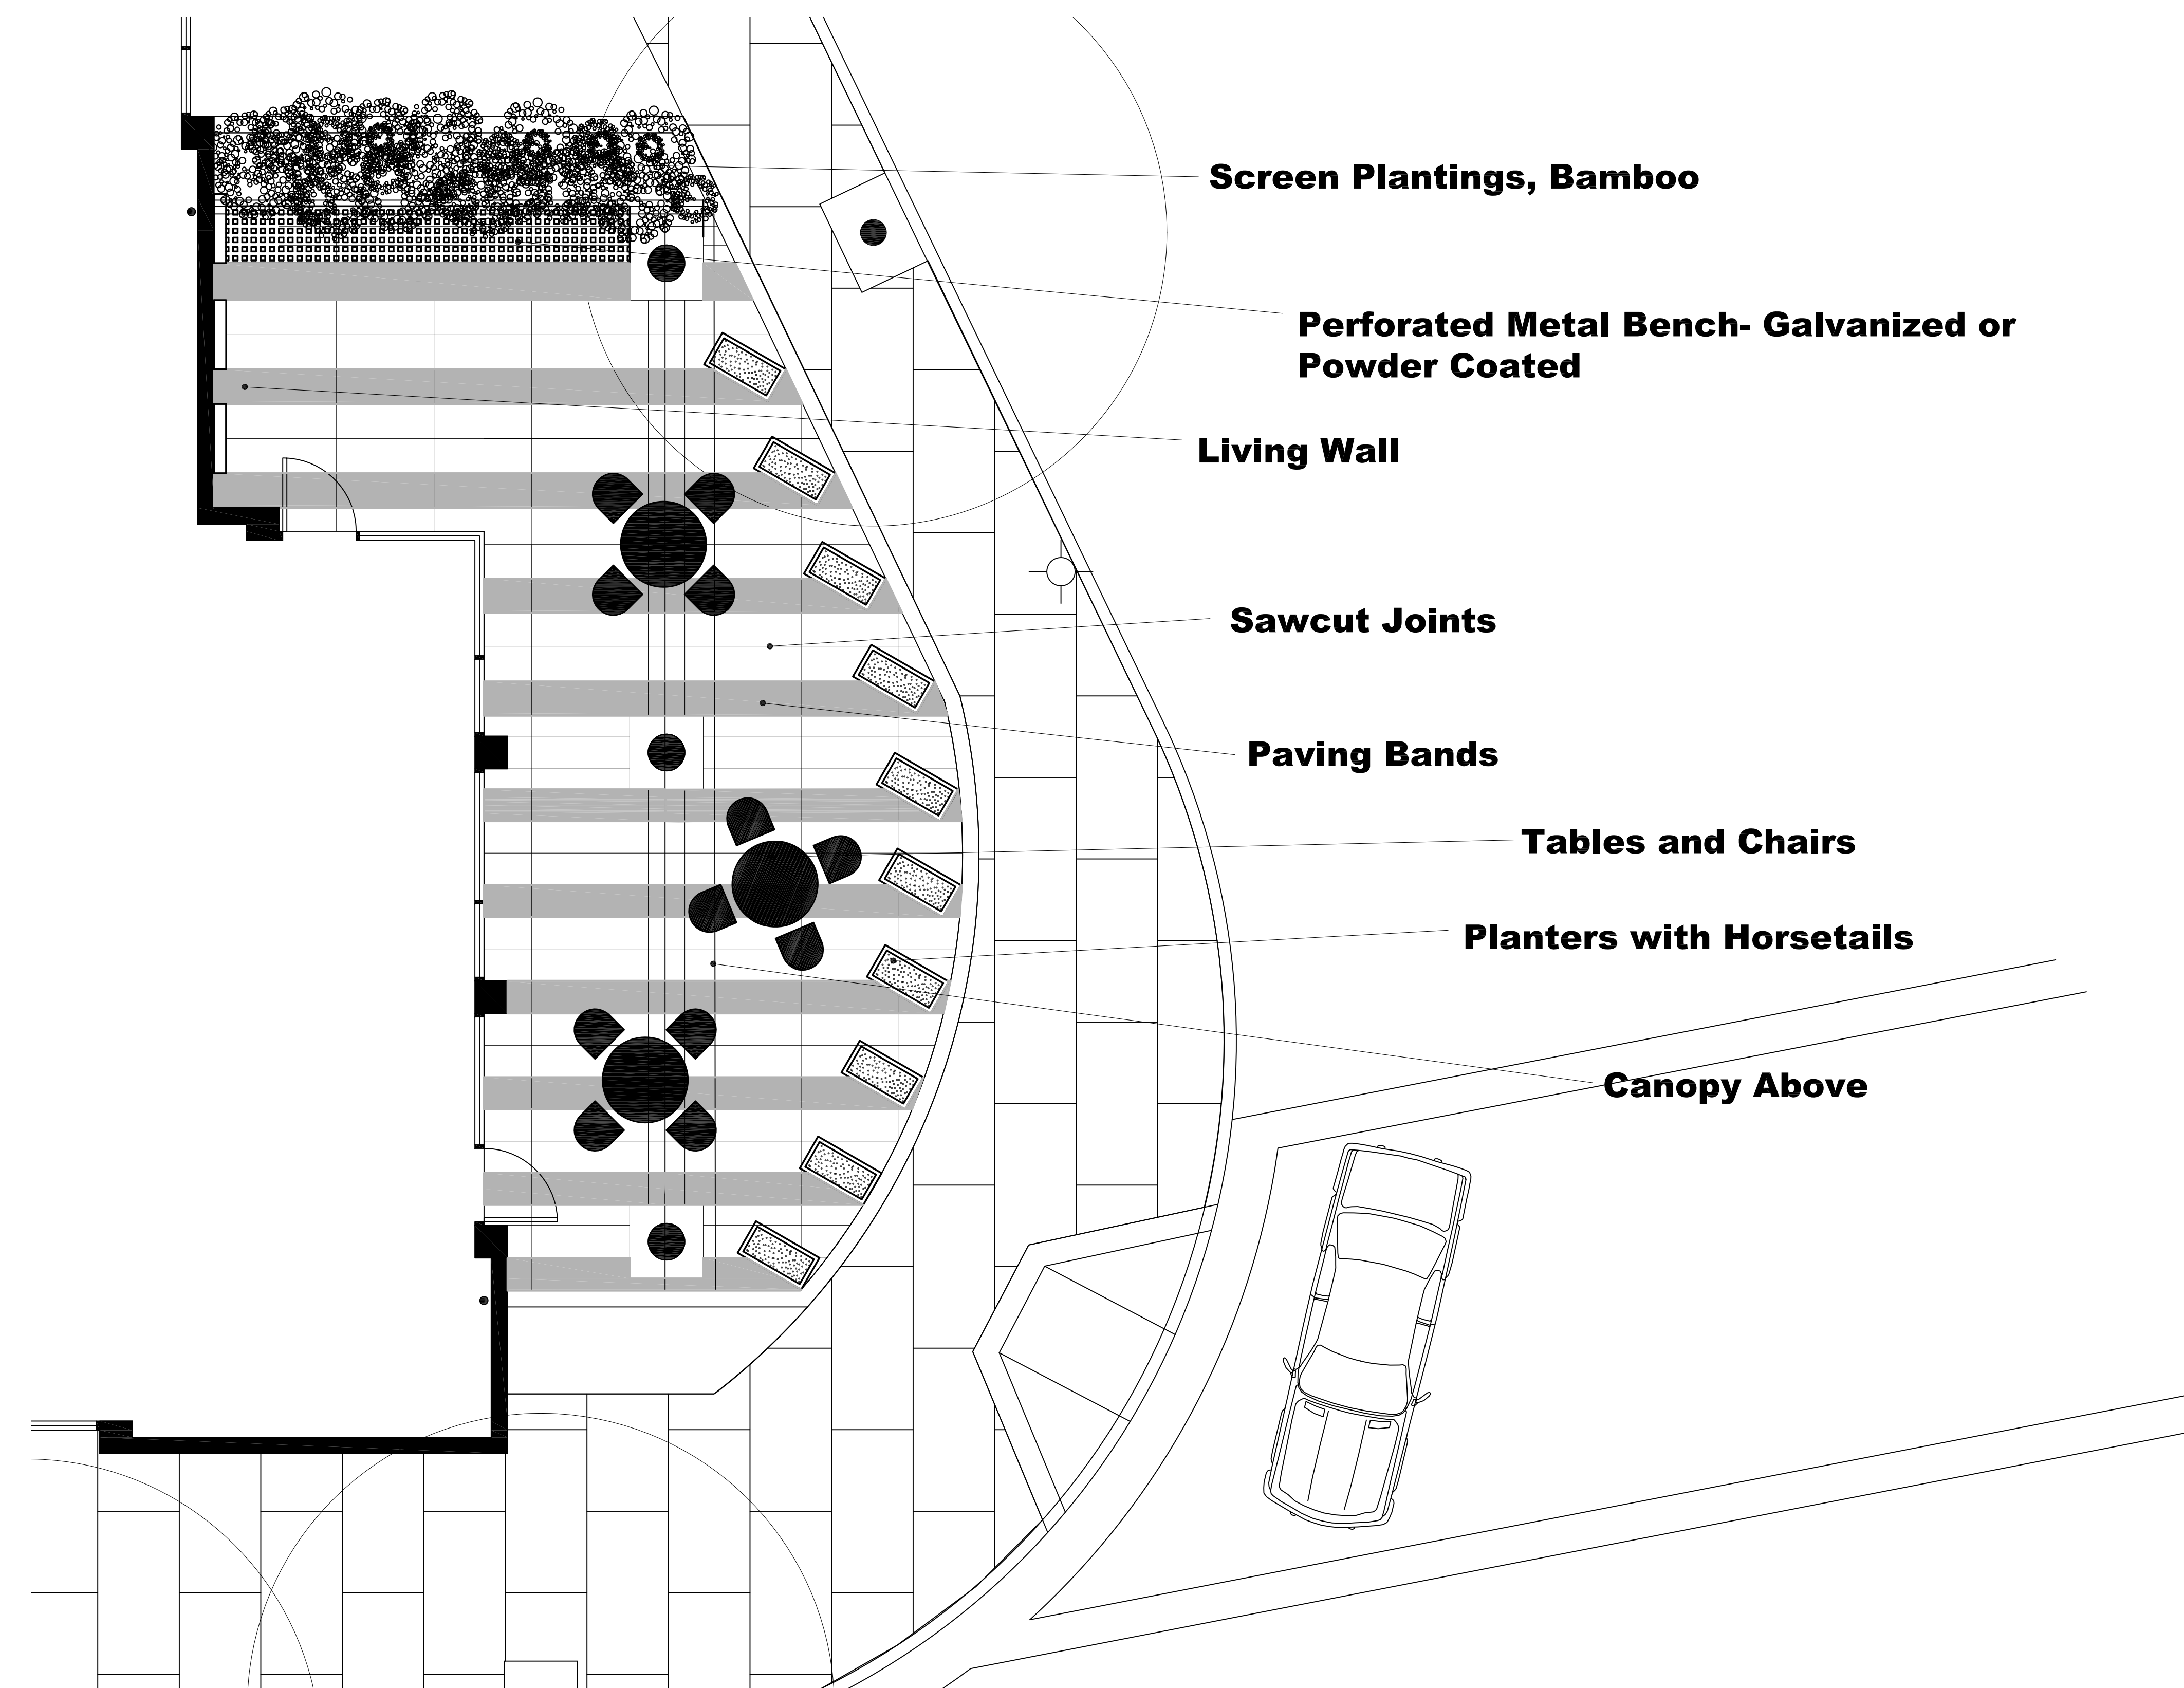

Screen Plantings, Bamboo

Living Wall

Planters with Horsetails

East Elevation

1/4" = 1'-0"

Screen Plantings, Bamboo

Perforated Metal Bench- Galvanized or
Powder Coated

Living Wall

Sawcut Joints

Paving Bands

Tables and Chairs

Planters with Horsetails

Canopy Above

Scale As Noted

Date 12.7.00
Phase Conceptual Design
Job Number sch-bsfd

Drawing Title
L-1

Drawing Number
NOT FOR CONSTRUCTION

Courtyard Plan

1/4" = 1'-0"